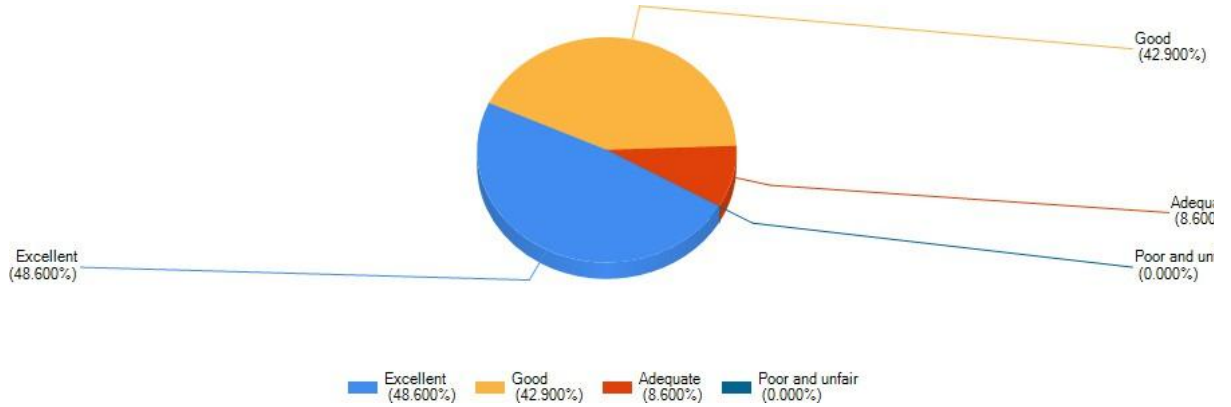

Administrative support including financial for organising workshops/seminars/conferences is