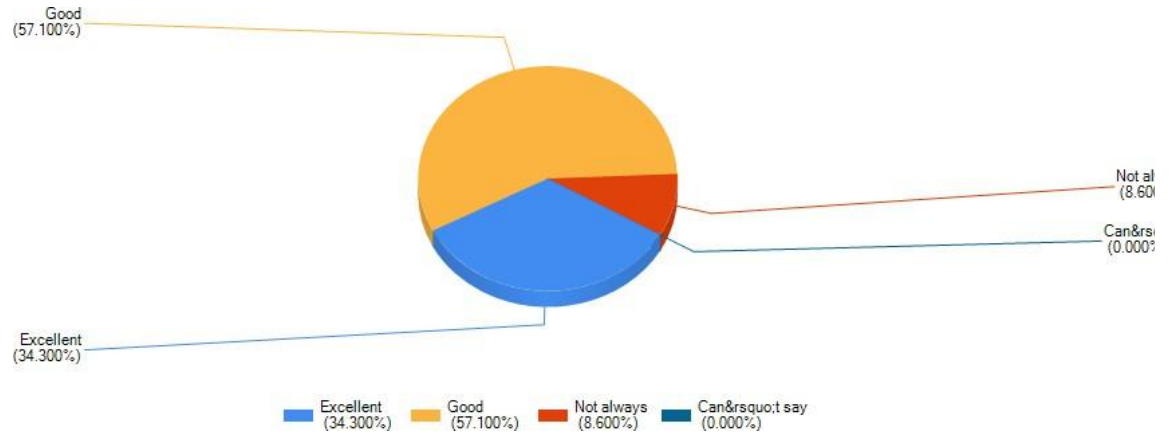

Administrative support for teaching innovation including outreach/ extension activities is

Administrative support including financial for organising workshops/seminars/conferences is

Administrative support for research-oriented studies/projects is

Procedure of leave application and sanction for CAS-related courses/programmes according to existing service rules is

Administration ensures timely redress of grievance-related issues

Staffroom facilities are