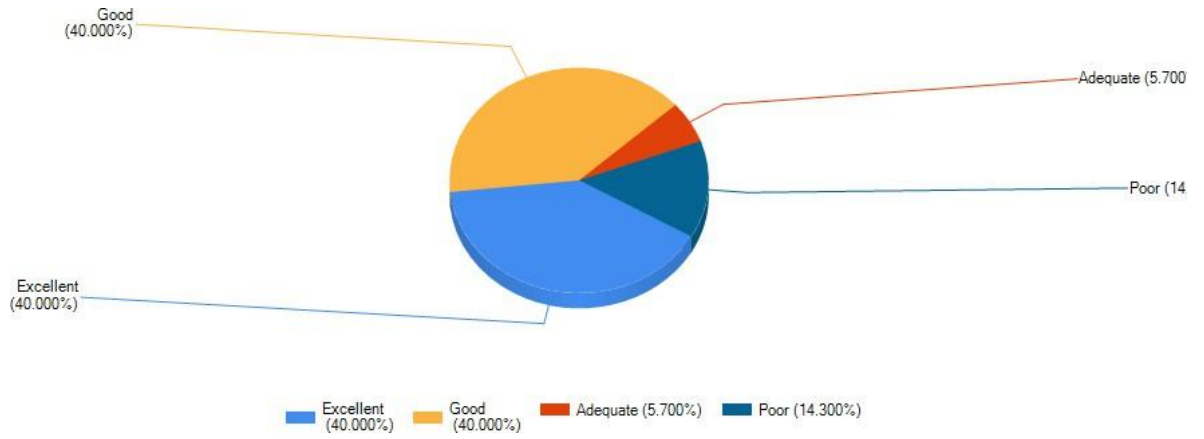

Washroom facilities for staff are