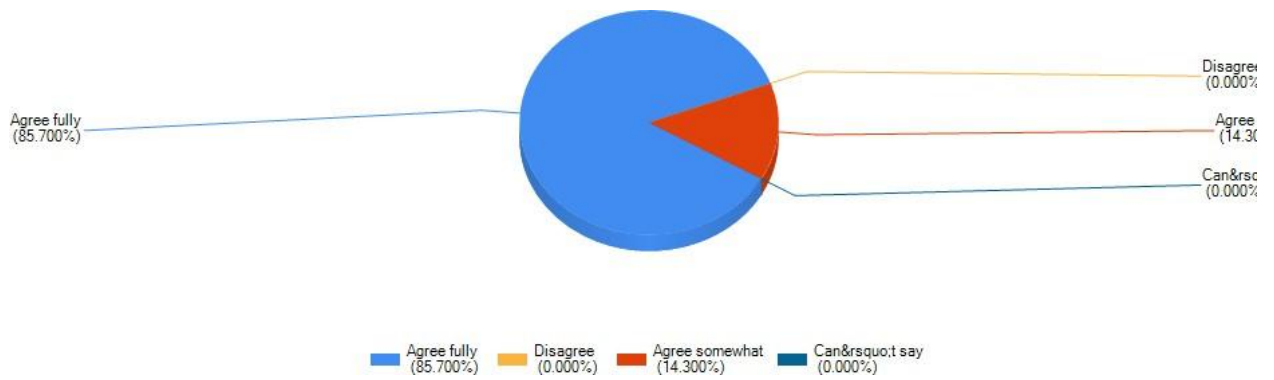

Work environment is healthy and conducive to scholarly pursuits

Principal
Silda Chandrasekhar College
Principal
Silda CS College
Silda, Jhargram